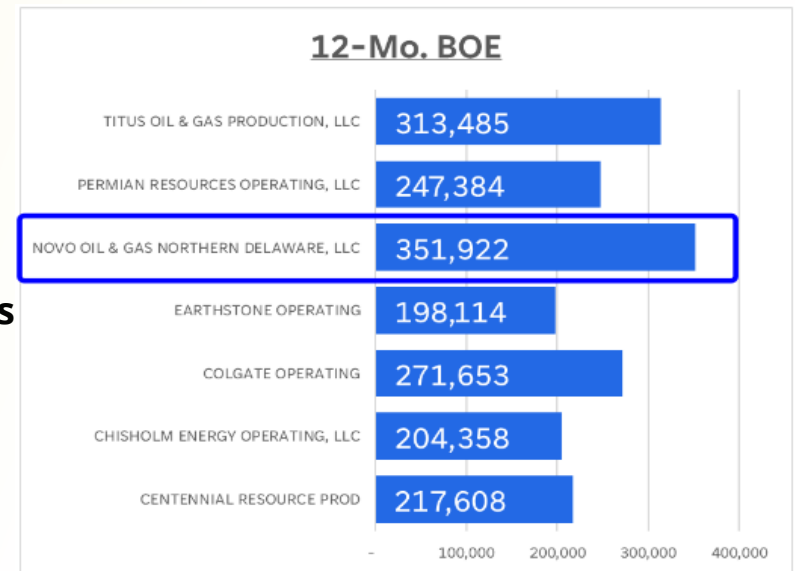

FRAC-CHAMP™ - SUMMARY OF NOVO DELAWARE BASIN FRAC SURFACTANT RESULTS

FRAC-CHAMP™ FRAC SURFACTANT

Is a contributing factor in Novo's performance

Novo's frac design, geology and chemistry drive the results

Novo's "decline curve" improvement is consistent with other Frac-Champ™ case studies

"INCREASE RESERVES WITHOUT SPENDING CAPEX"